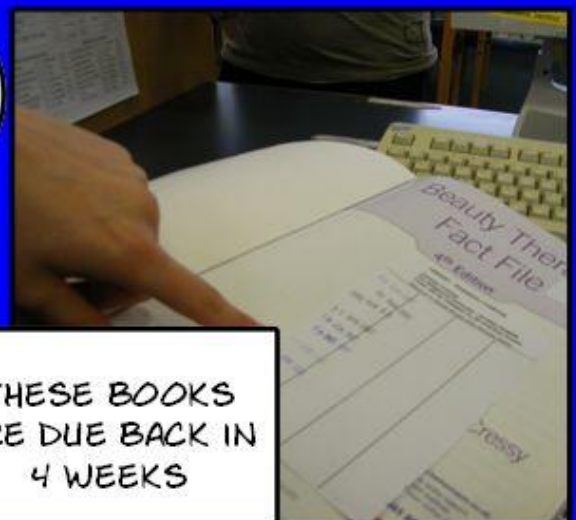

Welcome to Dundee College Libraries + Learning Centres!

HI! WELCOME
TO THE LIBRARY

I HELPED
PICK SOME
OF THE
BOOKS

THERE ARE
LOADS OF
GREATS BOOKS,
MAGAZINES +
DVDS!

IT'S EASY TO
JOIN THE
LIBRARY - JUST
COMPLETE THE
REGISTRATION
FORM

THIS IS MY LIBRARY
CARD. IT ALLOWS ME
TO BORROW BOOKS

I CAN BORROW
6 BOOKS AT A
TIME

THESE BOOKS
ARE DUE BACK IN
4 WEEKS

CAN I BORROW THESE BOOKS FOR LONGER?

YES, YOU CAN RENEW YOUR BOOKS ONLINE, IN PERSON AND ON THE PHONE